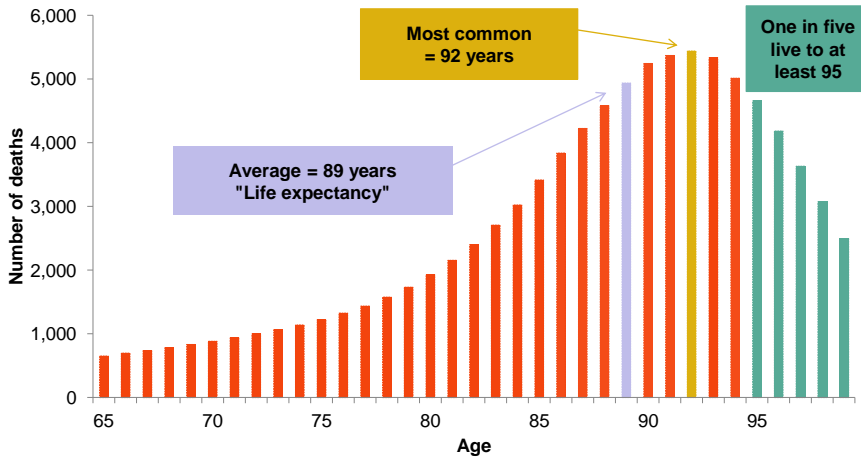

Uncertainty in age of death

Estimated number of deaths at each age (from 65 to 100) for 100,000 female New Zealanders who reach their 65th birthday in 2015

www.longlifepensions.com. Calculated from Statistics New Zealand cohort life tables (updated September 2014) and 2014 (base) national population projection mortality assumptions, based on medium death rates.

1

Uncertainty in age of death

Estimated number of deaths at each age (from 65 to 100) for 100,000 male New Zealanders who reach their 65th birthday in 2015

www.longlifepensions.com. Calculated from Statistics New Zealand cohort life tables (updated September 2014) and 2014 (base) national population projection mortality assumptions, based on medium death rates.