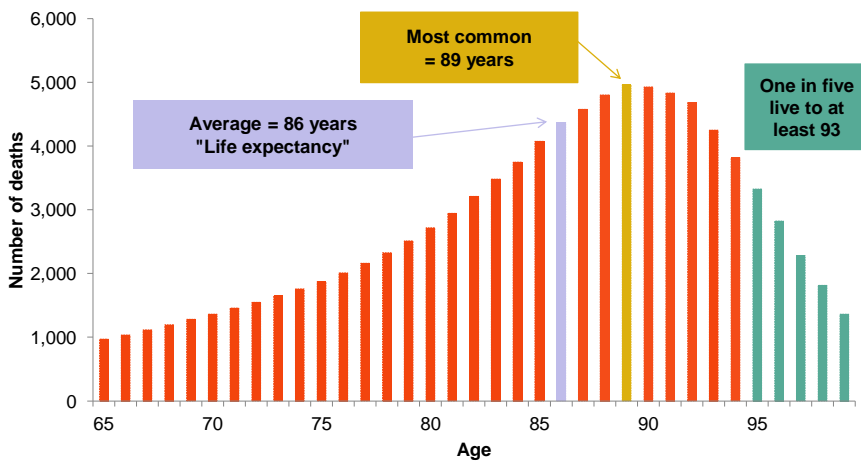

Uncertainty in age of death

Estimated number of deaths at each age (from 65 to 100) for 100,000 female New Zealanders who reach their 65th birthday in 2015

www.longlifepensions.com. Calculated from Statistics New Zealand cohort life tables (updated September 2014) and 2014 (base) national population projection mortality assumptions, based on medium death rates.

1

Uncertainty in age of death

Estimated number of deaths at each age (from 65 to 100) for 100,000 male New Zealanders who reach their 65th birthday in 2015

www.longlifepensions.com. Calculated from Statistics New Zealand cohort life tables (updated September 2014) and 2014 (base) national population projection mortality assumptions, based on medium death rates.